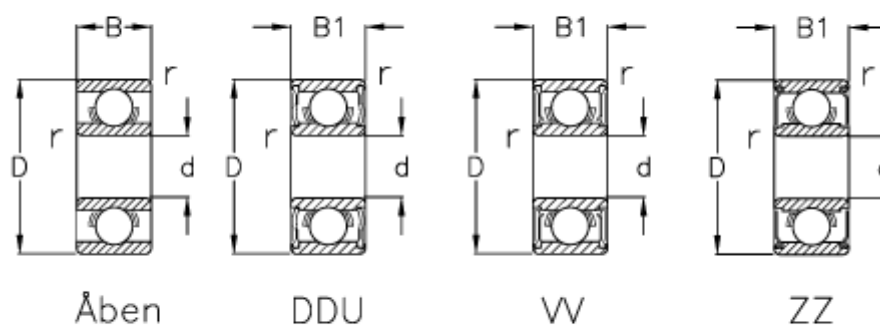

Data Sheet

Article number: 570407003502
Description: NSK Bearing 687 Open
d=7 D=14 B=3,5

Measures

B	= 3.5	Max rpm ZZ-WW = 40000
B1	= 5	r min = 0.15
d	= 7	Type = 687
D	= 14	
Load Cor (N)	= 510	
Load Cr (N)	= 1170	
Max rpm DD	= 34000	
Max rpm open	= 45000	